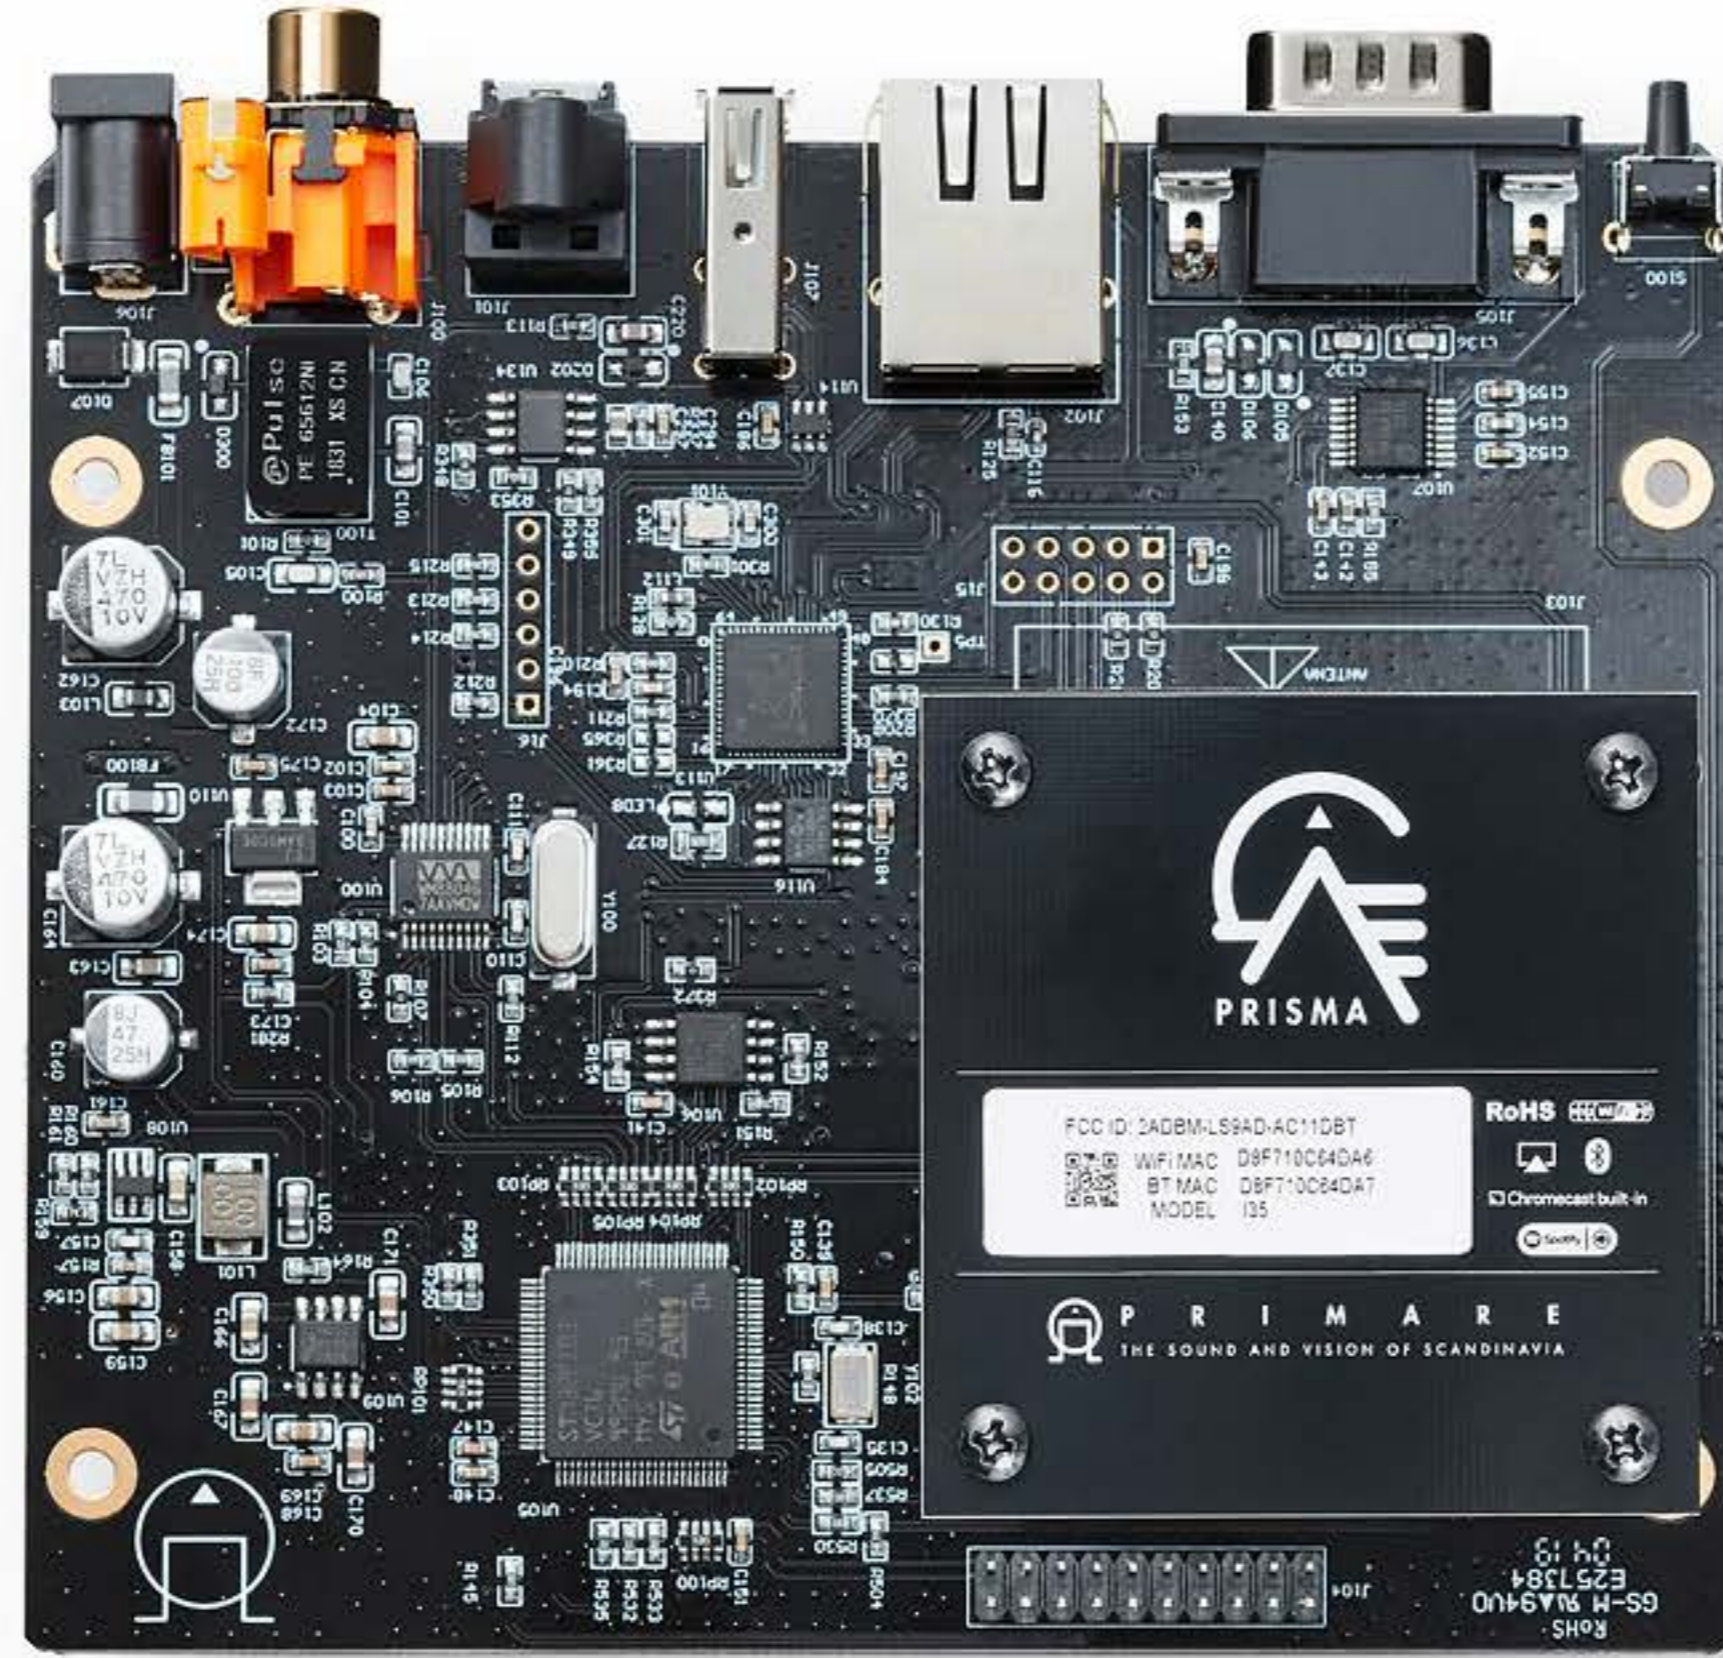

MANUFACTURER: PRIMARE AB LIMSTENSGATAN 7 21616 LIMHAMN SWEDEN

NP5 NETWORK PLAYER
DESIGNED IN SWEDEN

RESET

RS232

LAN

USB

— DIGITAL OUT —

DC 5V

FCC ID: 2ADBML59AD-AC11DBT
WiFi MAC: D8F710C64DA6
BT MAC: D8F710C64DA7
MODEL: 135

RoHS
CE
Chromecast built-in

PRIMARE
THE SOUND AND VISION OF SCANDINAVIA

RoHS
6S-H 91A94U0
E257384
04 19