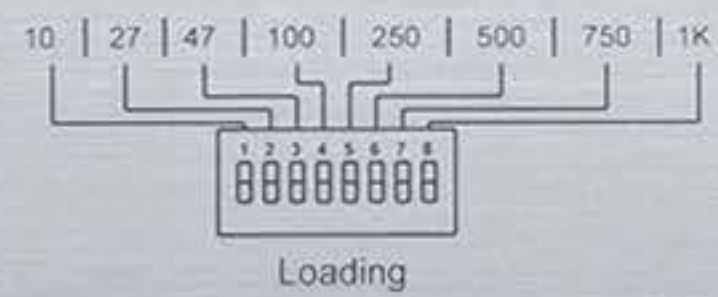

PASS

XP-17

Line Level Phono

PASS

XP-17

Line Level Phono

Pass Laboratories, Auburn, CA 95602

No user serviceable parts inside.

Right Channel

Output	Input
Cap/Gain	Loading

Left Channel

Output	Input
Cap/Gain	Loading

Ground

PASS

XP-17

Line Level Phono