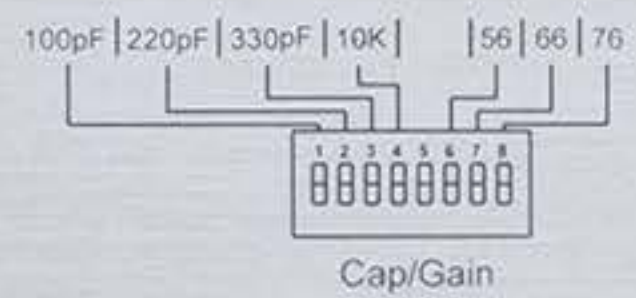

Pass Laboratories, Auburn, CA 95602

No user serviceable parts inside.

Right Channel

Output	Input
Cap/Gain	Loading

Left Channel

Output	Input
Cap/Gain	Loading

Ground