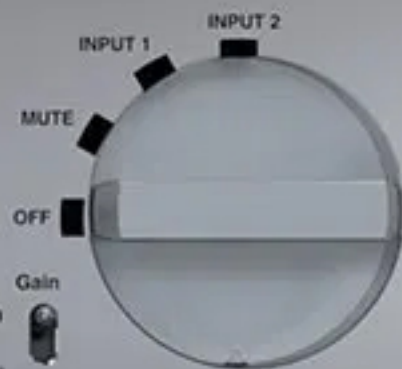

NAGRA CLASSIC PHONO

SWITZERLAND

Curve
RIAA
TELDEC
COLUMBIA LP

Mono cartridge

Output
Mono
Stereo

Gain
High
Low

MAGRA CLASSIC PSU

SWITZERLAND

NAGRA CLASSIC PHONO

SWITZERLAND

Curve
RIAA
TELDEC
COLUMBIA LP

○ Mono cartridge

Mode
Mono
Stereo

PHONO 1 PHONO 2

MUTE

OFF

Gain
High
Low

MADE BY AUDIO TECHNOLOGY SWITZERLAND S.A. CH-1032 ROMANEL

AC LINE INPUT
100 - 240 V - MAX 35W

INPUT

PHONO 1

PHONO 2