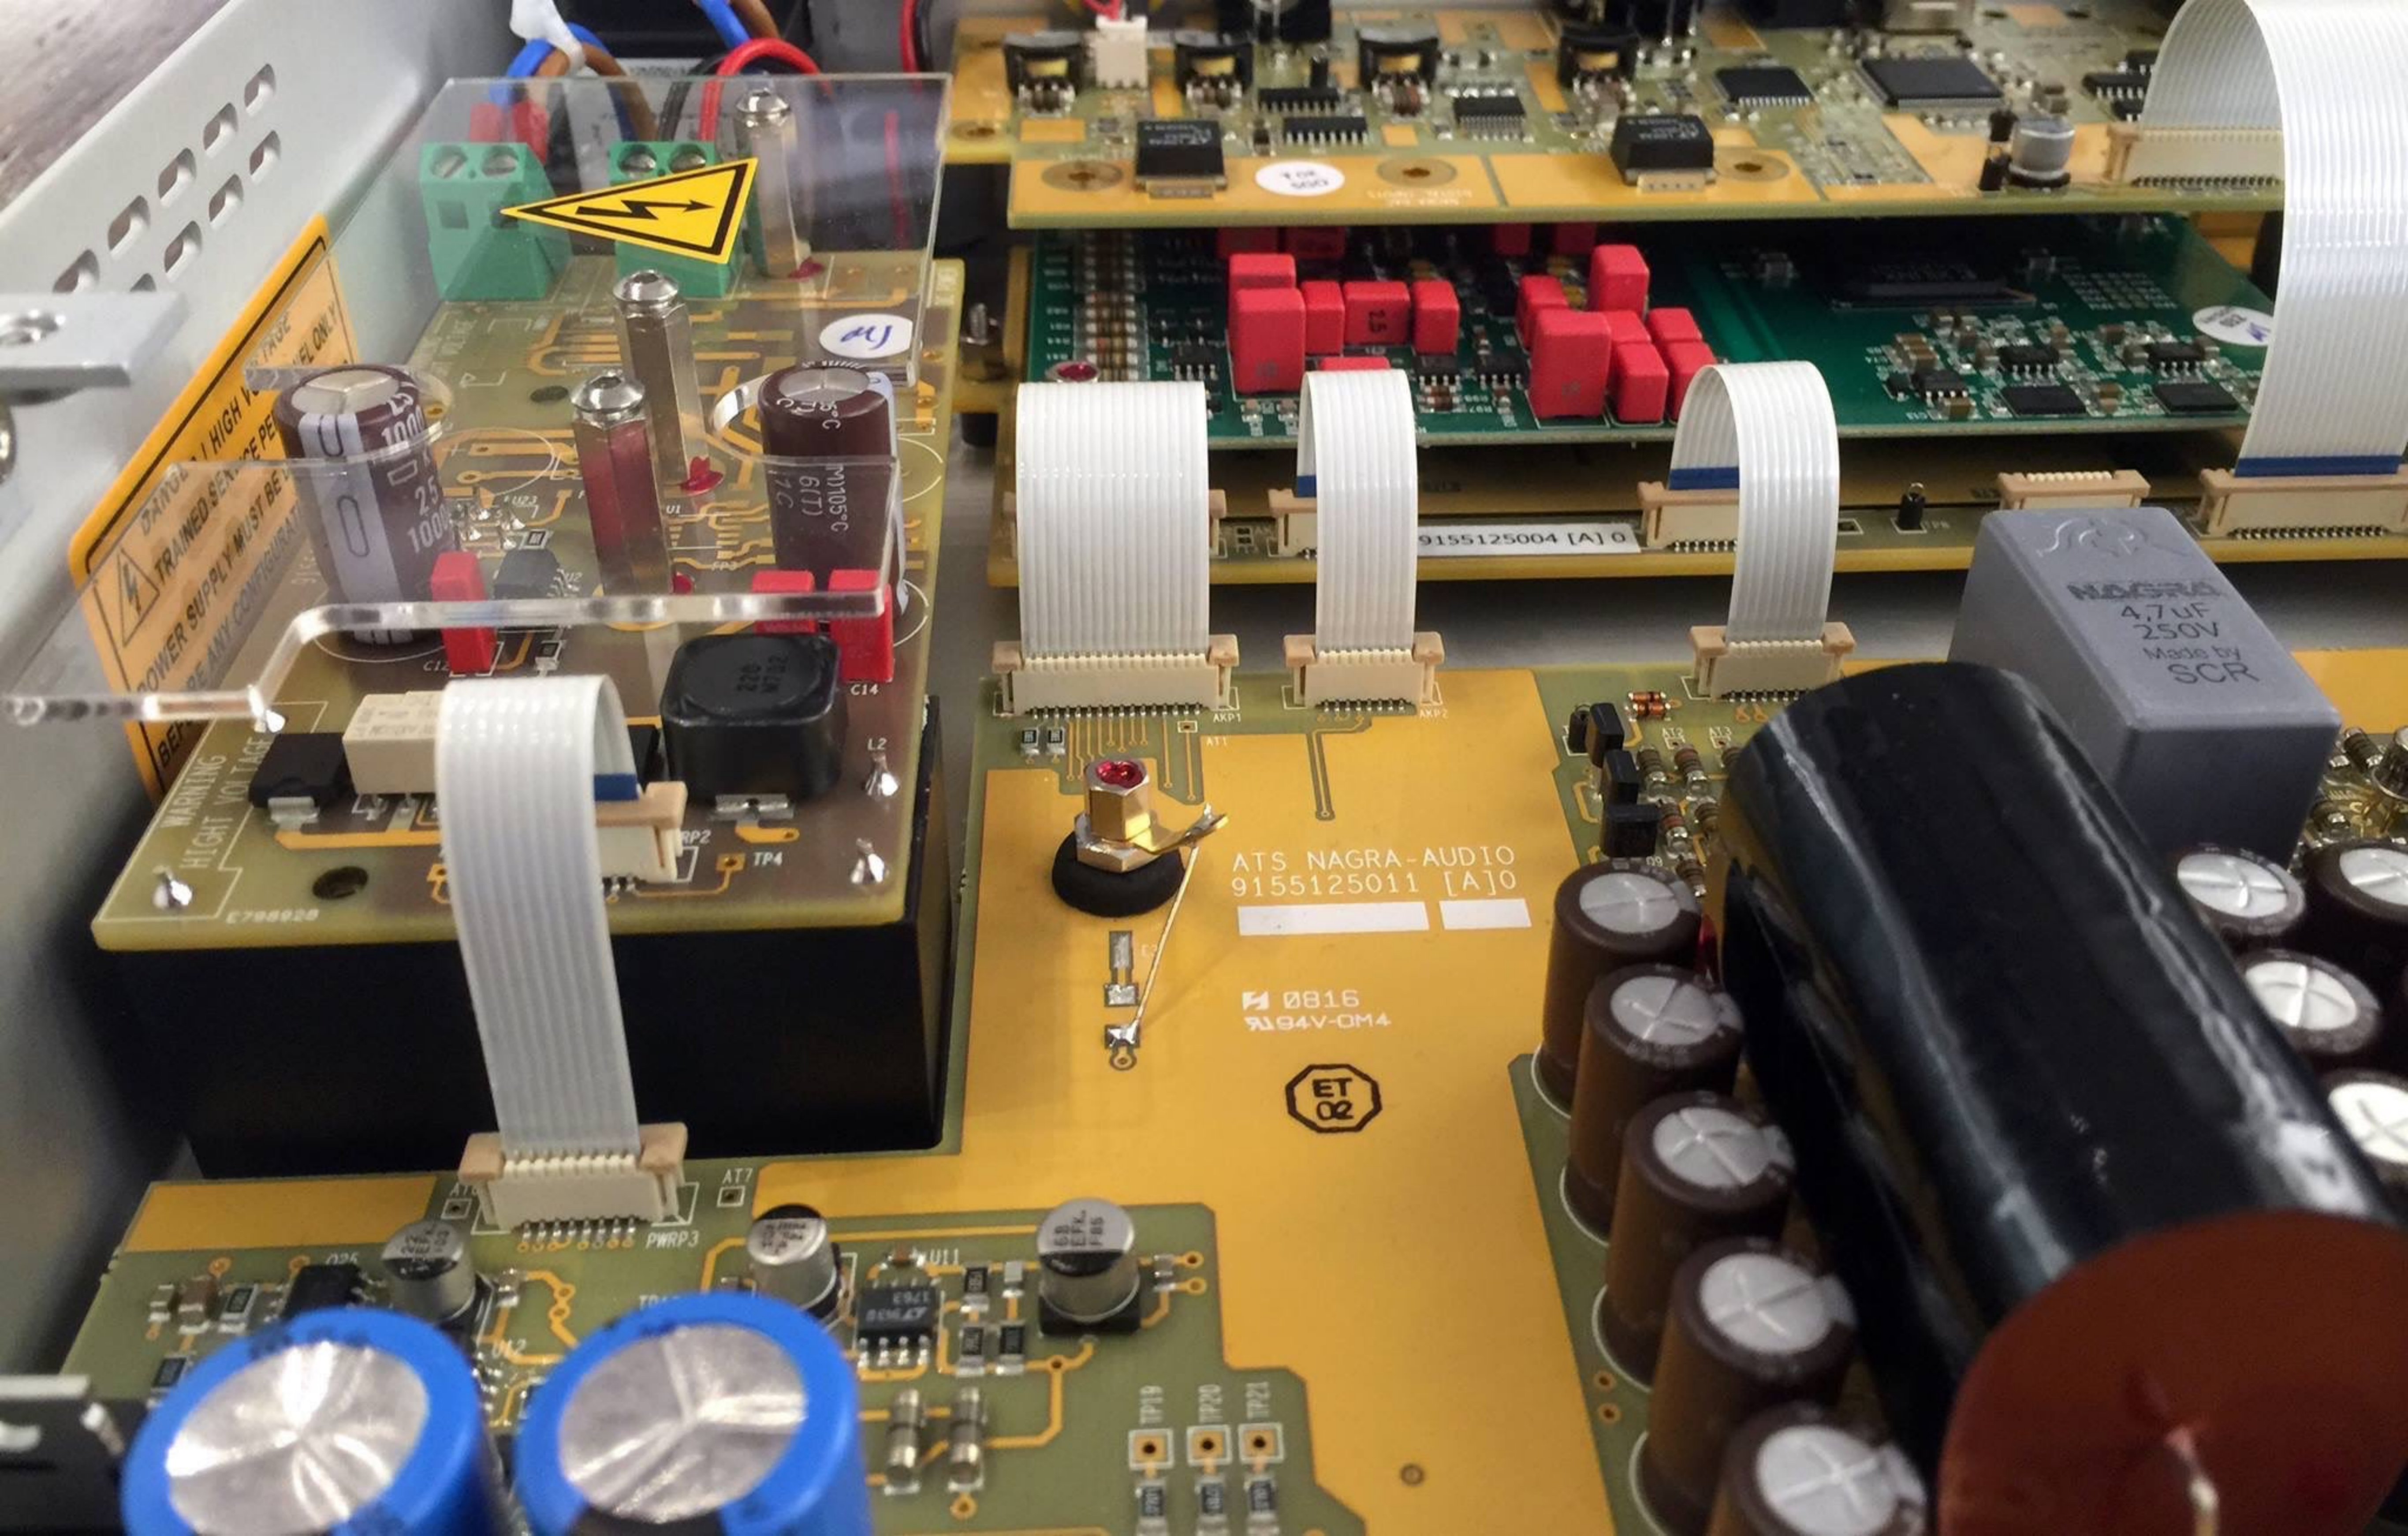

NAGRA CLASSIC DAC

SWITZERLAND 

WARNING
DANGER / HIGH VOLTAGE
TRAINED SERVICE PERSONNEL ONLY
POWER SUPPLY MUST BE
BEFORE ANY CONFIGURATION

1000
25
1000

M1105-C
6(T)
7C

200
WV

C14

L2

ANALOG OUTPUT

RIGHT

LEFT

USB

OPTICAL

AES 1

S/PDIF 1

S/PDIF 2