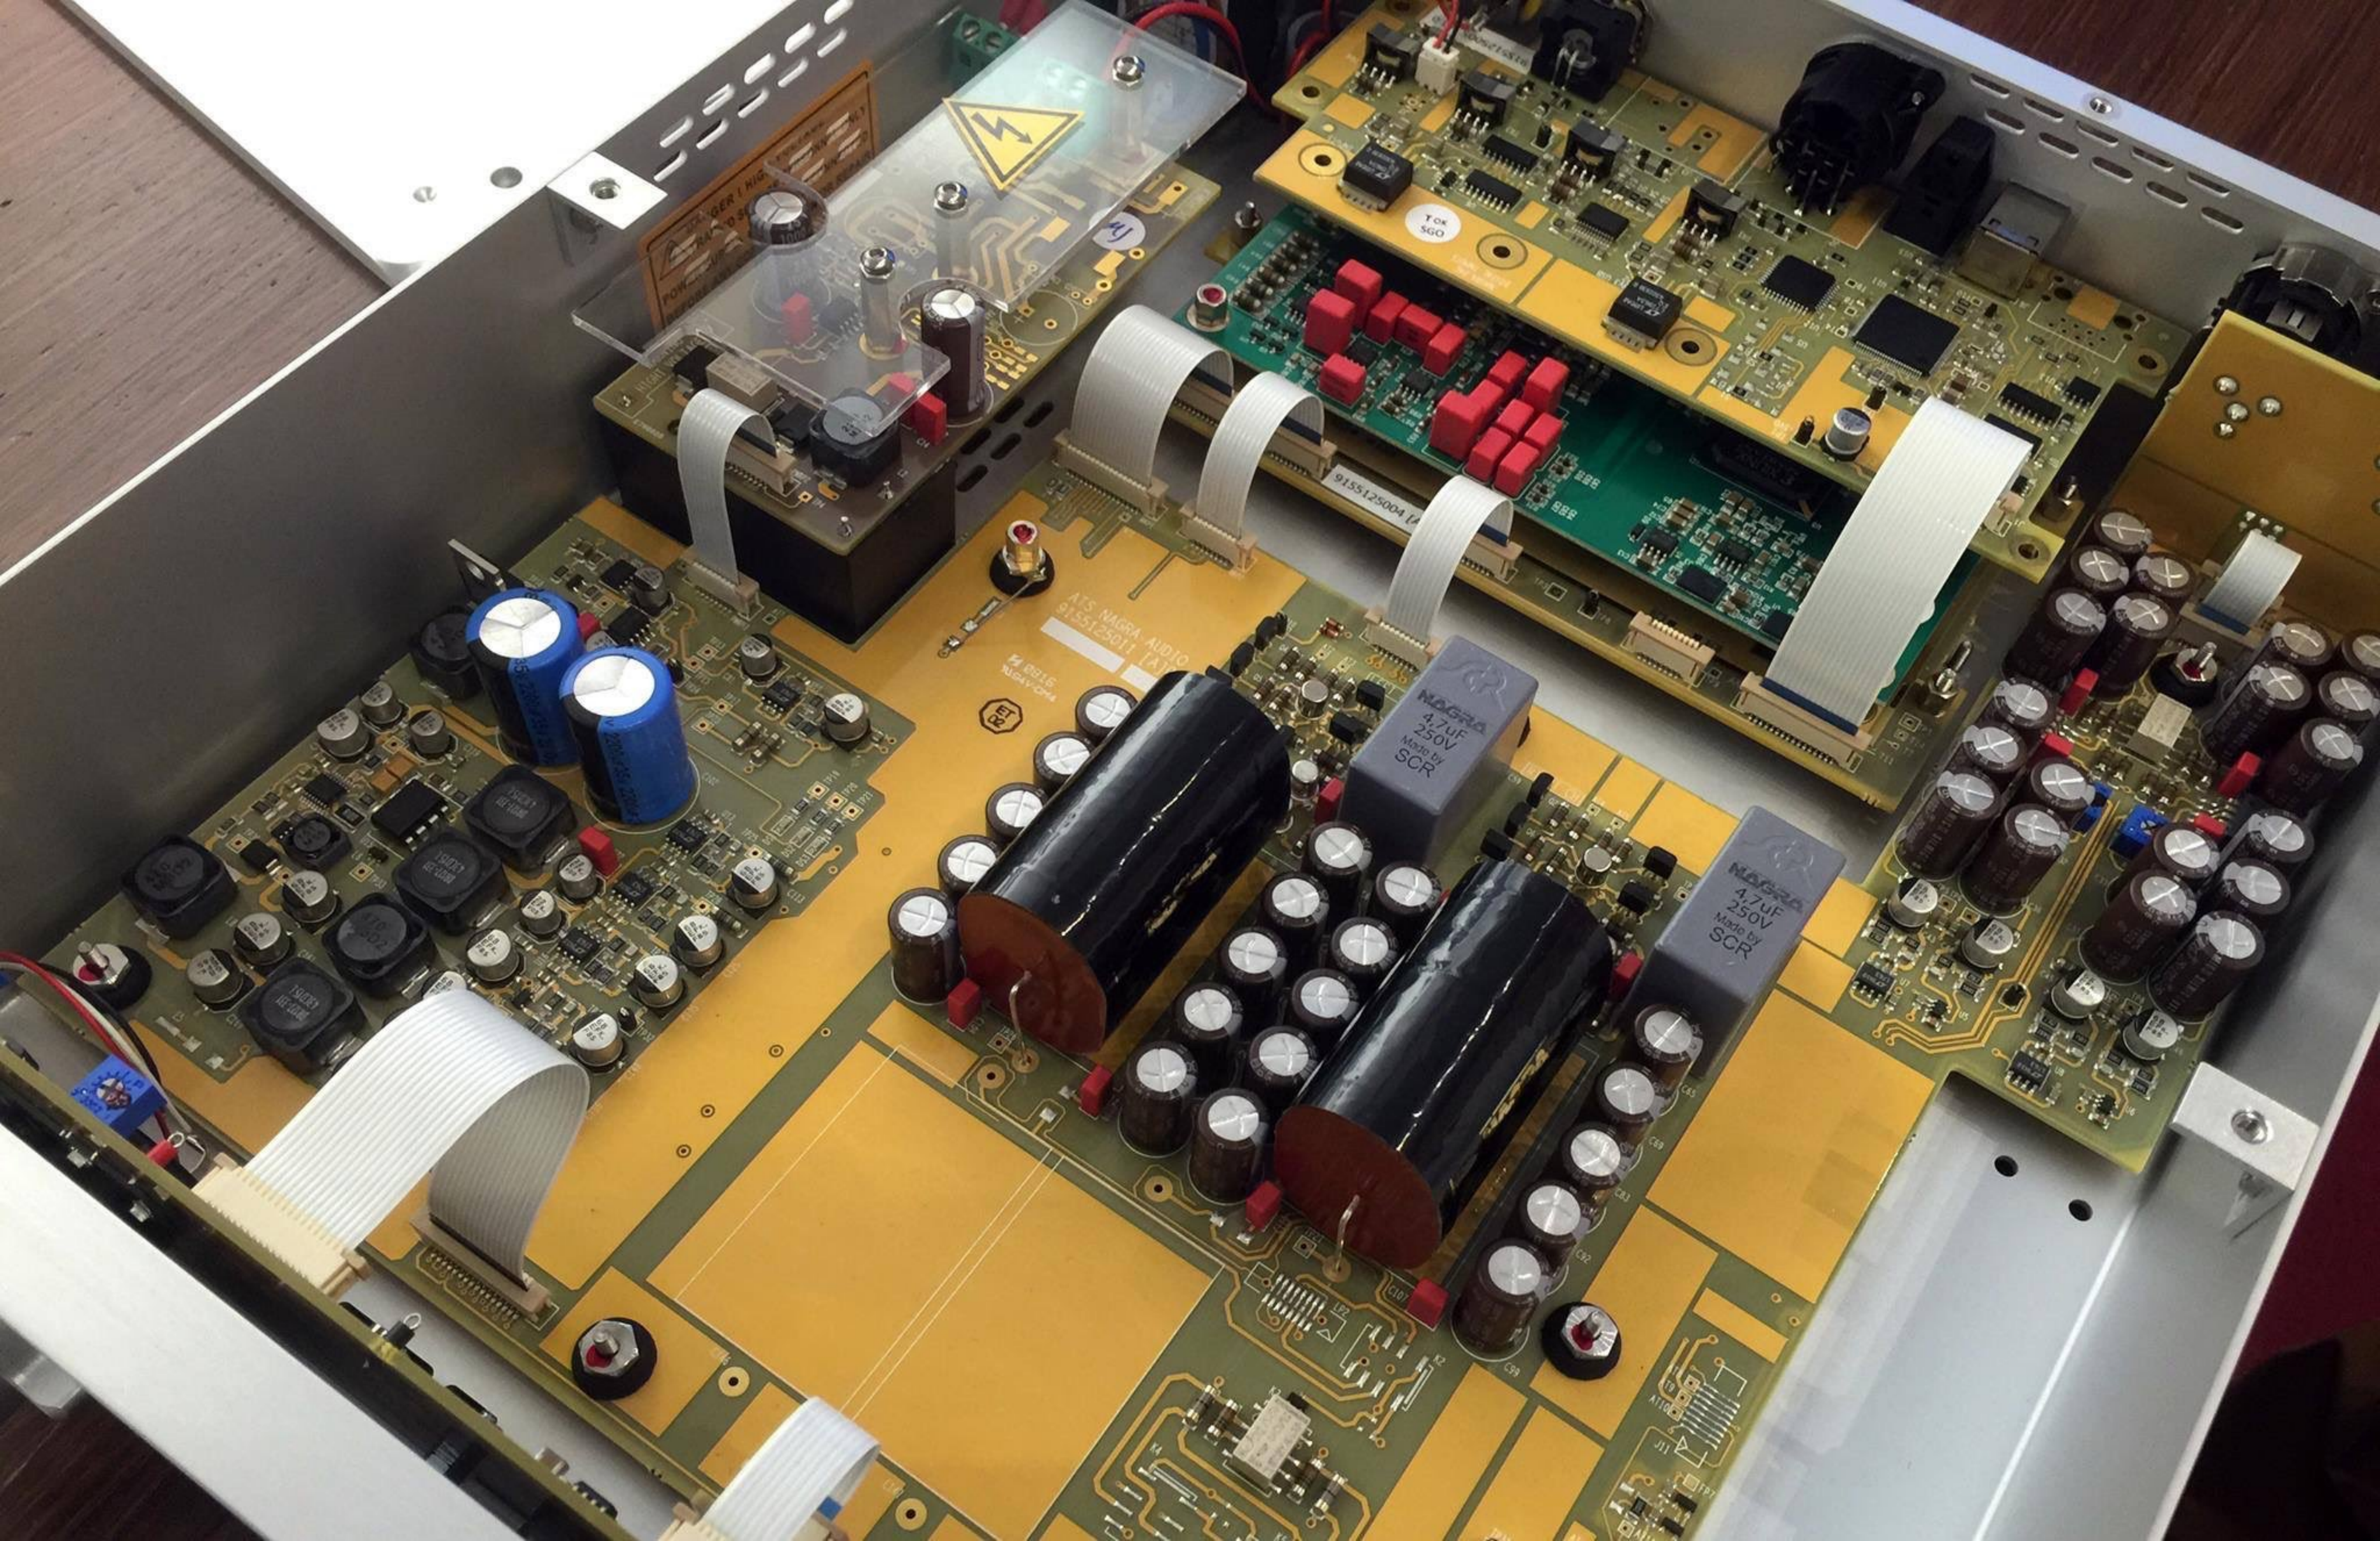

NAGRA CLASSIC DAC

SWITZERLAND 

WARNING
DANGER / HIGH VOLTAGE
TRAINED SERVICE PERSONNEL ONLY
POWER SUPPLY MUST BE
BEFORE ANY CONFIGURATION

1000
25
1000

M1105-C
6(T)
7C

200
WV

C14

L2

ANALOG OUTPUT

RIGHT

LEFT

USB

OPTICAL

AES 1

S/PDIF 1

S/PDIF 2