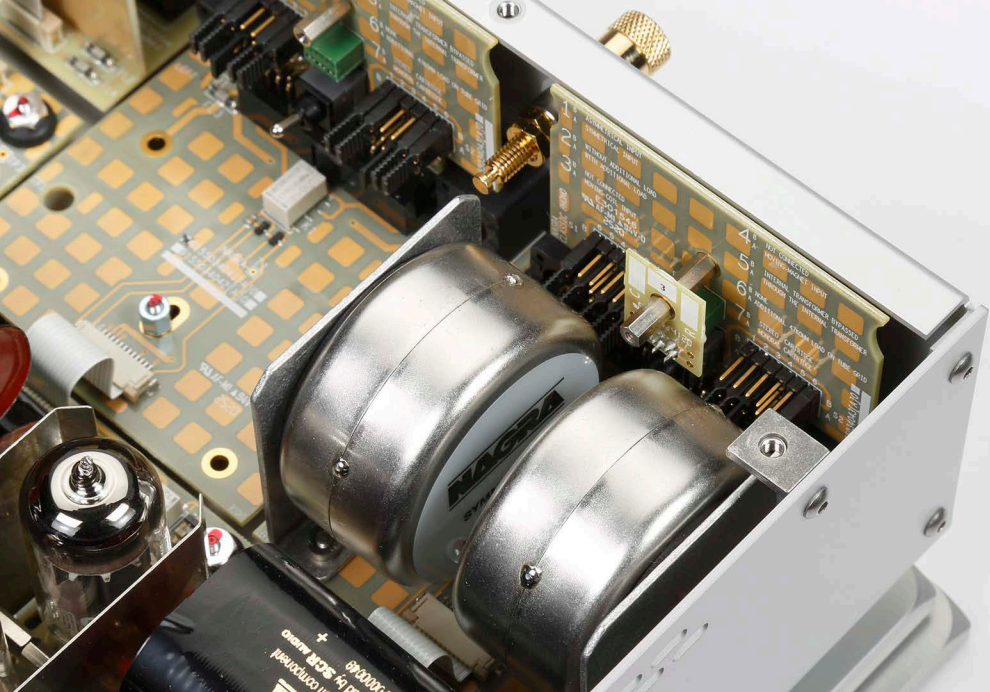

NAGRA CLASSIC PHONO

SWITZERLAND

Light indicator and mute symbol

Curve
RIAA
TELDEC
COLUMBIA LP

Mono cartridge

Mode
Mono
Stereo

PHONO 1 PHONO 2
MUTE
OFF
Gain
High
Low

RIAA
TELDEC
COLUMBIA LP

Curve

NAGRA

Cartridge Loads

- Load 1 100Ω
- Load 2 180Ω
- Load 3 270Ω
- Load 4 470Ω
- Load 5 1KΩ
- Load 6 100pF