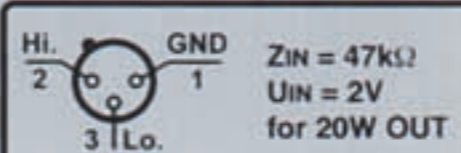

4Ω

Lo.

Lo.

INPUT

LEFT

A

B

C

D

RIGHT

NAGRAVISION KUDELSKI GROUP
S/N 5502314781001

MADE IN SWITZERLAND
CH-1033 CHESEAU

AC LINE INPUT

FOR NOMINAL PERFORMANCE :

100 V- 120 V- 230 V-

MAX. INPUT POWER : 200W