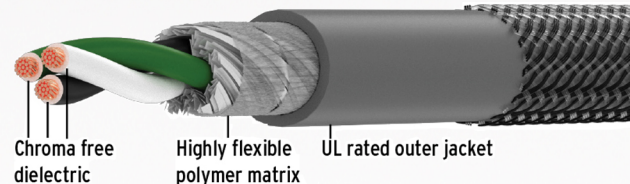

Palladian PowerKords represent the finest power cable available. The critics have been unanimous in their praise of the cable's transparency, detail, articulate bass, dynamic contrasts, musical ease and flow and freedom from grain.

PK14 Palladian

BRINGING POWER

SOURCE COMPONENTS
0-200W

PK14

AMPLIFIERS
200W +

PK10

WattGate gold evolution
AUDIO GRADE ★ connectots

0.47"
(11.94mm)

Connector Optins

- WattGate WG 330 AU evo (gold)
- WattGate WG 350 evo (gold)
- WattGate WG 370 evo (gold)
- WattGate WG 330 RH evo (rhodium)
- WattGate WG 350 RH evo (rhodium)
- WattGate WG 370 RH evo (rhodium)
- WattGate WG 350i HC AU (gold)