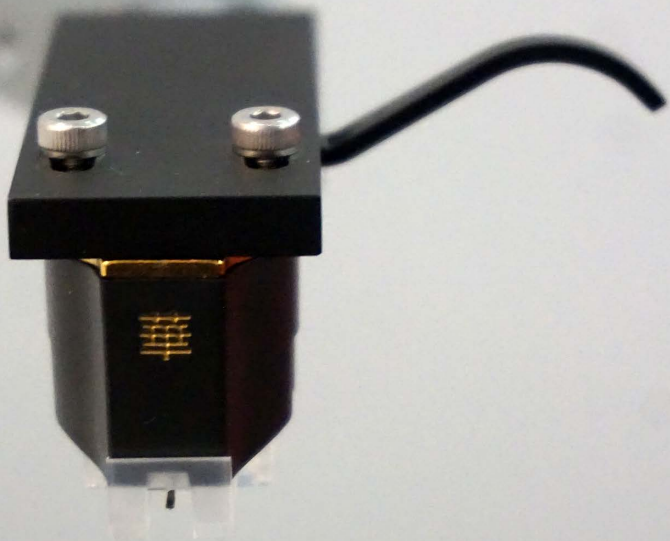

# HANA ML & MH

HANA-M Series deluxe model MC cartridges

A New Dawn for HANA Brilliance

**HANA ML&MH**

HANA-M Series deluxe model MC cartridges

**HANA**

HANA is Japanese "brilliance and balance"

			
EH	EL	SH	SL

# HANA

HANA in Japanese "gorgeous and brilliant"

EH  
High output Mixing Coat

EL  
Low output Mixing Coat

SH  
High output Mixing Coat

SL  
Low output Mixing Coat

Superb cartridges and an strong challenges to real big name brands at the price.  
HIS CHOICE (UK)