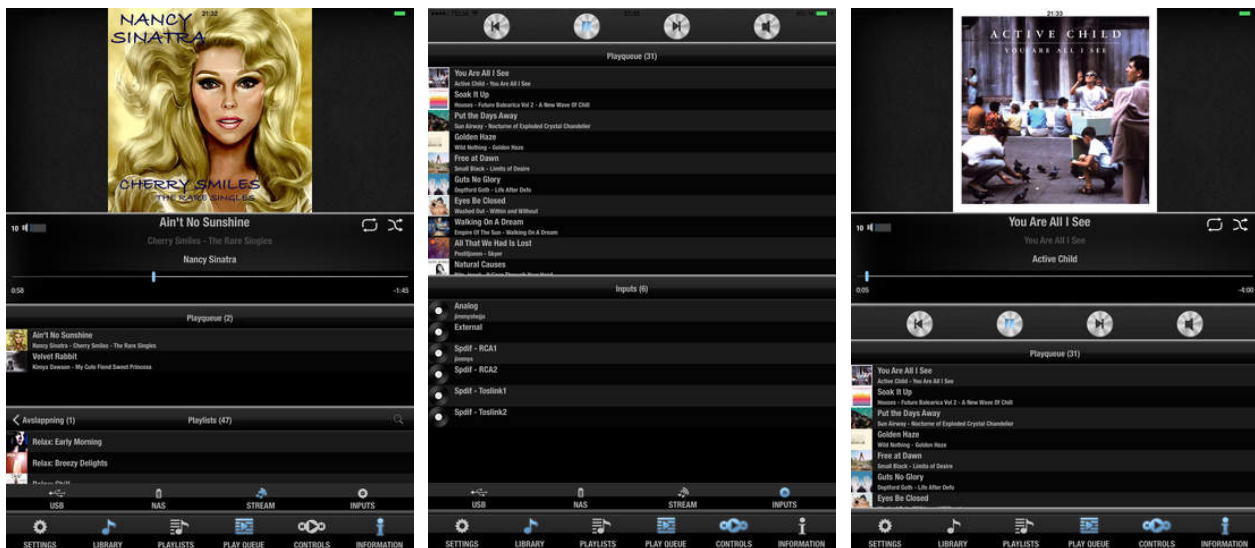

iPad Screenshots

- Free
- Size: 3.1 MB
- Language: English
- Compatibility: Requires iOS 7.0 or later.
- Compatible with iPad
- Developer : Bladelius Design Group AB

Link for download

<https://itunes.apple.com/us/app/bladelius/id941342441?mt=8>

BLADELIUS
DESIGN GROUP AB
Edsås
441 96 ALINGSÅS
SWEDEN
info@bladelius.com