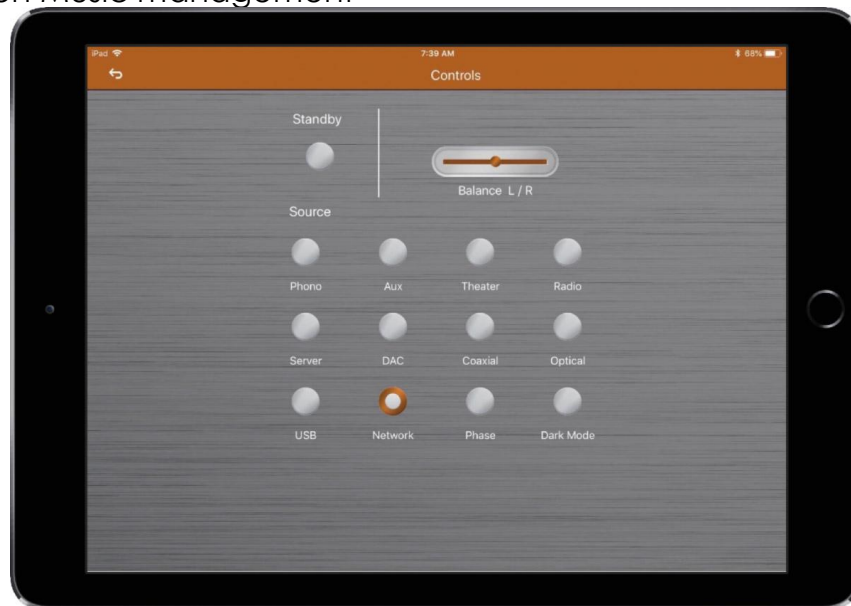

One of the best features of the **Progression Integrated Amplifier** is its modularity. The optional digital module adds a full suite of capability:

- Coaxial, optical, and USB physical inputs
- Ethernet and wireless connectivity
- Digital resolution up to DSD256 and 24bit/192K PCM accuracy.
- Tidal, Qobuz, and Spotify streaming subscription services.
- MQA decoding for appropriately encoded streaming files
- Roon Music management

Progression Integrated Amplifier Streaming Page

Progression Integrated Amplifier Control Page

To take advantage of the Digital Module, one of our customized iOS apps for iPhone and iPad must be downloaded from the App Store. Our apps provide easy control of music collections, streaming content, and unit control.