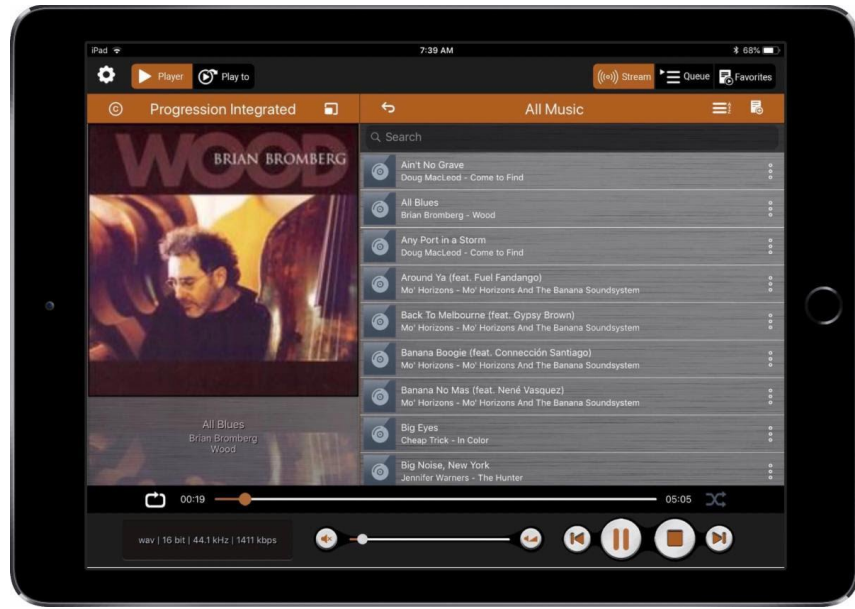

One of the best features of the **Progression Integrated Amplifier** is its modularity. The optional digital module adds a full suite of capability:

- Coaxial, optical, and USB physical inputs
- Ethernet and wireless connectivity
- Digital resolution up to DSD256 and 24bit/192K PCM accuracy.
- Tidal, Qobuz, and Spotify streaming subscription services.
- MQA decoding for appropriately encoded streaming files
- Roon Music management

Progression Integrated Amplifier Streaming Page

Progression Integrated Amplifier Control Page

To take advantage of the Digital Module, one of our customized iOS apps for iPhone and iPad must be downloaded from the App Store. Our apps provide easy control of music collections, streaming content, and unit control.